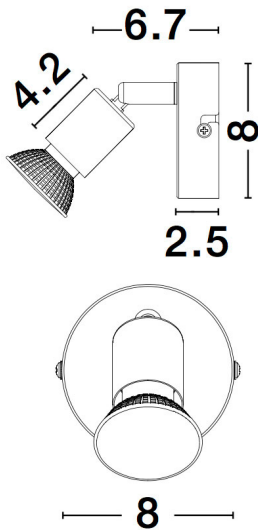

NOVA LUCE

PRODUCT DATASHEET

Version: 001

PRODUCT PHOTOGRAPH

GENERAL INFORMATION

Product Code	960005
Collection	Decorative
Product Category	Spotlights
Product Family	Lup
Mounting Location	Wall
Application Environment	Indoor

DIMENSION & WEIGHT

LxWxH (cm)	L: 8 W: 6.7 H: 10.9
Cut out (cm)	N/A
Weight (Kgr)	0.2

TECHNICAL DRAWING

MATERIAL & COLOR

Product Color	Satin Black
Body Material	Metal

APPLICATION & MOUNTING

Ambient Working Temp.	Max 45 oC
Type of Protection	IP20
Dimmable	Depends on the lamp
Type of Dimming (Optional)	N/A
Mounting type	Wall
Mounting Depth (cm)	N/A
Led Module Replaceable	Yes
Light Source	LED GU10