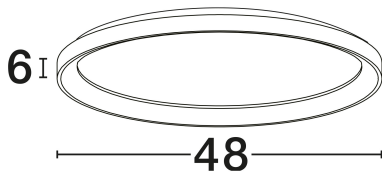

NOVA LUCE

PRODUCT DATASHEET

Version: 001

PRODUCT PHOTOGRAPH

TECHNICAL DRAWING

GENERAL INFORMATION

Product Code	9853673
Collection	Indoor
Product Category	Ceiling
Product Family	Pertino
Mounting Location	Ceiling
Application Environment	Indoor
Specifications	N/A

DIMENSION & WEIGHT

LxWxH (cm)	D: 48 H: 6
Cut Out (cm)	N/A
Weight (Kgr)	2.5

MATERIAL & COLOR

Product Color	Sandy White
Body Material	Aluminium & Acrylic

APPLICATION & MOUNTING

Ambient Working Temp.	Max 45°C
Type of Protection	IP20
Dimmable	Yes
Type of Dimming	Triac
Mounting type	Surface
Mounting Depth (cm)	N/A
Led Module Replaceable	No
Light Source	LED

Power (Nominal)	40W
Input voltage (Nominal)	220-240V
Mains Frequency	50/60Hz

PHOTOMETRICAL DATA

Luminous Flux	2554lm
Color Temperature	3000K
Light Color (Designation)	Warm White

WARRANTY

Warranty	3 Years
----------	----------------