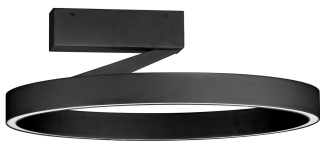

NOVA LUCE

PRODUCT DATASHEET

Version: 001

PRODUCT PHOTOGRAPH

TECHNICAL DRAWING

GENERAL INFORMATION

Product Code	9695125
Collection	Indoor
Product Category	Ceiling
Product Family	Adaliz
Mounting Location	Wall
Application Environment	Indoor
Specifications	N/A

DIMENSION & WEIGHT

LxWxH (cm)	D: 50 H: 18
Cut Out (cm)	N/A
Weight (Kgr)	2.5

MATERIAL & COLOR

Product Color	Sandy Black
Body Material	Metal, Aluminium & Silicone

APPLICATION & MOUNTING

Ambient Working Temp.	Max 45°C
Type of Protection	IP20
Dimmable	Yes
Type of Dimming	Triac
Mounting type	Surface
Mounting Depth (cm)	N/A
Led Module Replaceable	No
Light Source	LED