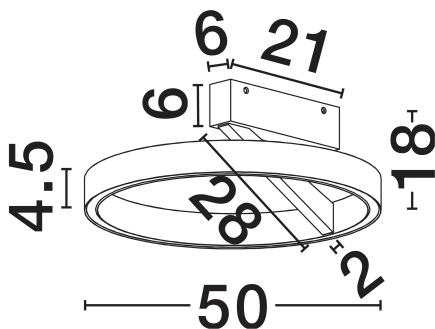

NOVA LUCE

PRODUCT DATASHEET

Version: 001

PRODUCT PHOTOGRAPH

TECHNICAL DRAWING

GENERAL INFORMATION

Product Code	9695125
Collection	Indoor
Product Category	Ceiling
Product Family	Adaliz
Mounting Location	Wall
Application Environment	Indoor
Specifications	N/A

DIMENSION & WEIGHT

LxWxH (cm)	D: 50 H: 18
Cut Out (cm)	N/A
Weight (Kgr)	2.5

MATERIAL & COLOR

Product Color	Sandy Black
Body Material	Metal, Aluminium & Silicone

APPLICATION & MOUNTING

Ambient Working Temp.	Max 45°C
Type of Protection	IP20
Dimmable	Yes
Type of Dimming	Triac
Mounting type	Surface
Mounting Depth (cm)	N/A
Led Module Replaceable	No
Light Source	LED