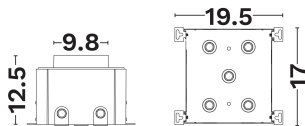

COMPATIBLE WITH

— On/Off Driver: N/A

— Triac Driver: N/A

— Dali Driver: N/A

GENERAL INFORMATION

Product Code	9844204
Product Category	Facade & Accent
Product Family	Dusty
Mounting Location	N/A
Application Environment	N/A

DIMENSION & WEIGHT

LxWxH (cm)	L:17 W:19.5 H:12.5 cm
Cut out (cm)	N/A
Weight (Kgr)	N/A

MATERIAL & COLOR

Product Color	Black
Body Material	Pvc
Cover Material	N/A

APPLICATION & MOUNTING

Ambient Working Temp.	45 C
Type of Protection	N/A
Protection Class IK	N/A
Dimmable	N/A
Type of Dimming (Optional)	N/A
Mounting type	N/A
Mounting Depth (cm)	N/A
Led Module Replaceable	N/A
Light Source	N/A
Adjustable	N/A

NOVA LUCE S.A

Schimatari Viotias
32009, Greece

+30 22620 58 121
+30 22620 56 743

info@novaluce.com
www.novaluce.com