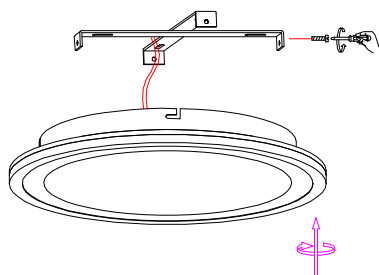

NOVA LUCE

9212918

1

Turn off the general switch

2

Drill holes & apply plastic anchors
With screws

3

Connect the wires

4

Apply the side screws

5

Turn on the general switch