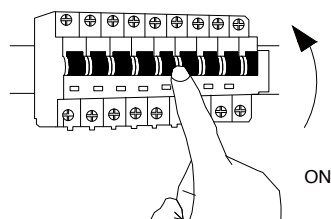

NOVA LUCE

9212918

1

Turn off the general switch

2

Drill holes & apply plastic anchors
With screws

3

Connect the wires

4

Apply the side screws

5

Turn on the general switch