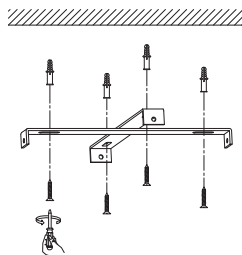

NOVA LUCE

9212918

1

Turn off the general switch

2

Drill holes & apply plastic anchors
With screws

3

Connect the wires

4

Apply the side screws

5

Turn on the general switch