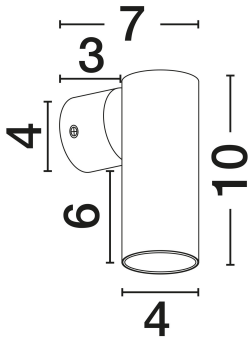

NOVA LUCE

PRODUCT DATASHEET

Version: 001

PRODUCT PHOTOGRAPH

GENERAL INFORMATION

Product Code	9011460
Collection	Indoor
Product Category	Wall
Product Family	Mor
Mounting Location	Wall
Application Environment	Indoor
Specifications	N/A

DIMENSION & WEIGHT

LxWxH (cm)	D: 4 W: 7 H: 10
Cut Out (cm)	N/A
Weight (Kgr)	0.135

MATERIAL & COLOR

Product Color	Sandy Black
Body Material	Aluminium

TECHNICAL DRAWING

APPLICATION & MOUNTING

Ambient Working Temp.	Max 45°C
Type of Protection	IP20
Dimmable	Yes
Type of Dimming	N/A
Mounting type	Surface
Mounting Depth (cm)	N/A
Led Module Replaceable	Yes
Light Source	MR11/GU10

NOVA LUCE S.A

Schimatari Viotias
32009, Greece

+30 22620 58 121
+30 22620 56 743

info@novaluce.com
www.novaluce.com