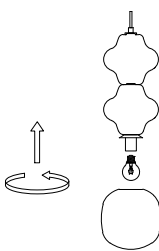

NOVA LUCE

9009110

1

Turn off the general switch

2

Drill holes & apply plastic anchors
With screws

3

Connect the wires

4

Apply the side screws

5

By rotating
Apply the glass into place

6

Turn on the general switch