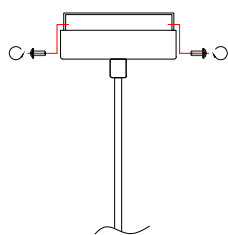

NOVA LUCE

9009110

1

Turn off the general switch

2

Drill holes & apply plastic anchors
With screws

3

Connect the wires

4

Apply the side screws

5

By rotating
Apply the glass into place

6

Turn on the general switch