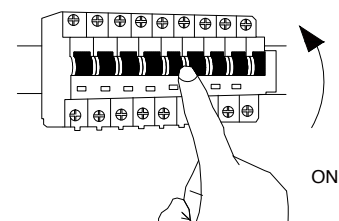

NOVA LUCE

9009110

1

Turn off the general switch

2

Drill holes & apply plastic anchors
With screws

3

Connect the wires

4

Apply the side screws

5

By rotating
Apply the glass into place

6

Turn on the general switch