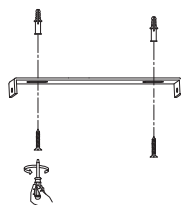

NOVA LUCE

9009110

1

Turn off the general switch

2

Drill holes & apply plastic anchors
With screws

3

Connect the wires

4

Apply the side screws

5

By rotating
Apply the glass into place

6

Turn on the general switch