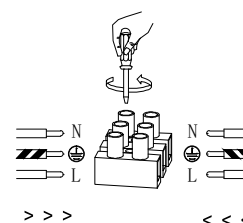

NOVA LUCE

9009110

1

Turn off the general switch

2

Drill holes & apply plastic anchors
With screws

3

Connect the wires

4

Apply the side screws

5

By rotating
Apply the glass into place

6

Turn on the general switch