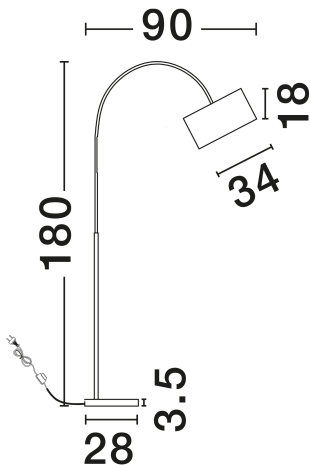

NOVA LUCE

PRODUCT DATASHEET

Version: 001

PRODUCT PHOTOGRAPH

TECHNICAL DRAWING

GENERAL INFORMATION

Product Code	9401652
Collection	Indoor
Product Category	Floor
Product Family	Sama
Mounting Location	Floor
Application Environment	Indoor
Specifications	N/A

DIMENSION & WEIGHT

LxWxH (cm)	D: 34 H: 180
Cut Out (cm)	N/A
Weight (Kgr)	1.5

MATERIAL & COLOR

Product Color	Black
Body Material	Marble & Fabric

APPLICATION & MOUNTING

Ambient Working Temp.	Max 45°C
Type of Protection	IP20
Dimmable	Yes
Type of Dimming	N/A
Mounting type	Surface
Mounting Depth (cm)	N/A
Led Module Replaceable	Yes
Light Source	E27

Power (Nominal)	1x12W
Input voltage (Nominal)	100-240V
Mains Frequency	50/60Hz

PHOTOMETRICAL DATA

Luminous Flux	N/A
Color Temperature	N/A
Light Color (Designation)	N/A

WARRANTY

Warranty	3 Years
----------	----------------