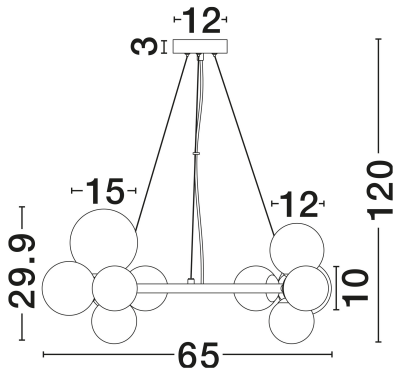

NOVA LUCE

PRODUCT DATASHEET

Version: 001

PRODUCT PHOTOGRAPH

TECHNICAL DRAWING

GENERAL INFORMATION

Product Code	9028856
Collection	Indoor
Product Category	Suspension
Product Family	Odillia
Mounting Location	Ceiling
Application Environment	Indoor
Specifications	N/A

DIMENSION & WEIGHT

LxWxH (cm)	L: 65 W: 52.8 H: 120
Cut Out (cm)	N/A
Weight (Kgr)	3.14

MATERIAL & COLOR

Product Color	Opal & Matt Gold
Body Material	Glass & Metal

APPLICATION & MOUNTING

Ambient Working Temp.	Max 45°C
Type of Protection	IP20
Dimmable	N/A
Type of Dimming	N/A
Mounting type	Surface
Mounting Depth (cm)	N/A
Led Module Replaceable	Yes
Light Source	G9

Power (Nominal)	11x5W
Input voltage (Nominal)	100-240V
Mains Frequency	50/60Hz

PHOTOMETRICAL DATA

Luminous Flux	N/A
Color Temperature	N/A
Light Color (Designation)	N/A

WARRANTY

Warranty	3 Years
----------	----------------