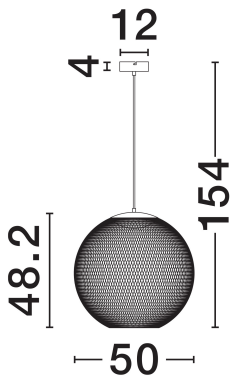

NOVA LUCE

PRODUCT DATASHEET

Version: 001

PRODUCT PHOTOGRAPH

TECHNICAL DRAWING

GENERAL INFORMATION

Product Code	9620151
Collection	Indoor
Product Category	Suspension
Product Family	Kinetic
Mounting Location	Wall
Application Environment	Indoor
Specifications	N/A

DIMENSION & WEIGHT

LxWxH (cm)	D: 50 H: 154
Cut Out (cm)	N/A
Weight (Kgr)	3

MATERIAL & COLOR

Product Color	Matt Black
Body Material	Metal & Acrylic

APPLICATION & MOUNTING

Ambient Working Temp.	Max 45°C
Type of Protection	IP20
Dimmable	No
Type of Dimming	N/A
Mounting type	Surface
Mounting Depth (cm)	N/A
Led Module Replaceable	No
Light Source	LED

Power (Nominal)	24W
Input voltage (Nominal)	220-240V
Mains Frequency	50/60Hz

PHOTOMETRICAL DATA

Luminous Flux	727lm
Color Temperature	3000K
Light Color (Designation)	Warm White

WARRANTY

Warranty	3 Years
----------	----------------