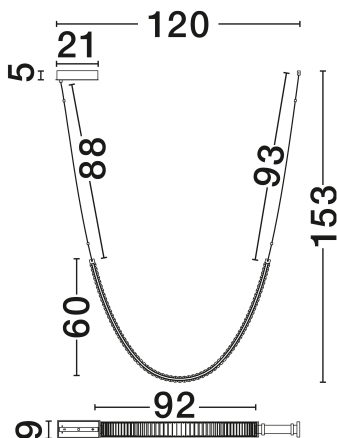

TECHNICAL DRAWING

GENERAL INFORMATION

Product Code	9124106
Collection	Indoor
Product Category	Suspension
Product Family	Lazura
Mounting Location	Wall
Application Environment	Indoor
Specifications	N/A

DIMENSION & WEIGHT

LxWxH (cm)	L: 120 W: 9 H: 151.5
Cut Out (cm)	N/A
Weight (Kgr)	65

MATERIAL & COLOR

Product Color	Gold & Black
Body Material	Aluminium, Steel, Crystal, Leather

APPLICATION & MOUNTING

Ambient Working Temp.	Max 45°C
Type of Protection	IP20
Dimmable	Yes
Type of Dimming	Triac
Mounting type	Surface
Mounting Depth (cm)	N/A
Led Module Replaceable	No
Light Source	LED

NOVA LUCE S.A

Schimatari Viotias
32009, Greece

+30 22620 58 121
+30 22620 56 743

info@novaluce.com
www.novaluce.com