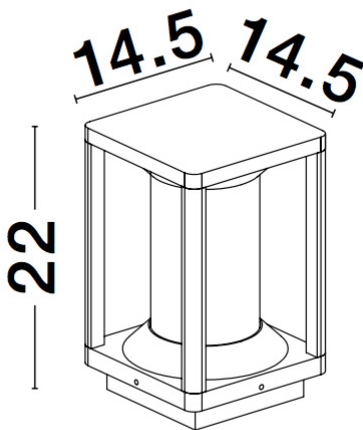

NOVA LUCE

PRODUCT DATASHEET

Version: 001

PRODUCT PHOTOGRAPH

GENERAL INFORMATION

Product Code	9193102
Collection	Outdoor
Product Category	Bollard
Product Family	LOEVE
Mounting Location	Floor
Application Environment	Outdoor

DIMENSION & WEIGHT

LxWxH (cm)	L: 14,5 W: 14,5 H: 22
Cut out (cm)	N/A
Weight (Kgr)	1.1

TECHNICAL DRAWING

MATERIAL & COLOR

Product Color	Anthracite
Body Material	Die-Casting Aluminium

APPLICATION & MOUNTING

Ambient Working Temp.	Max 40 oC
Type of Protection	IP65
Dimmable	No
Type of Dimming (Optional)	N/A
Mounting type	Surface
Mounting Depth (cm)	N/A
Led Module Replaceable	Yes
Light Source	E27