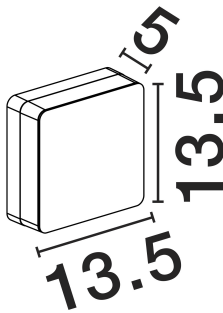

NOVA LUCE

PRODUCT DATASHEET

Version: 001

PRODUCT PHOTOGRAPH

GENERAL INFORMATION

Product Code	9030159
Collection	Outdoor
Product Category	Wall
Product Family	Oono
Mounting Location	Wall
Application Environment	Outdoor
Specifications	N/A

DIMENSION & WEIGHT

LxWxH (cm)	L:13.5 W:5 H:13.5 cm
Cut out (cm)	N/A
Weight (Kgr)	0.587

TECHNICAL DRAWING

MATERIAL & COLOR

Product Color	Sandy Black
Body Material	Aluminium & Pc

APPLICATION & MOUNTING

Ambient Working Temp.	Max 45 oC
Type of Protection	IP65
Dimmable	No
Type of Dimming	N/A
Mounting type	Surface
Mounting Depth (cm)	N/A
Led Module Replaceable	No
Light Source	LED

Power (Nominal)	11w
Input voltage (Nominal)	220-240Vac
Mains Frequency	50/60Hz

PHOTOMETRICAL DATA

Luminous Flux	270lm
Color Temperature	3000K
Light Color (Designation)	Warm White

WARRANTY

Warranty	3 Years
----------	----------------