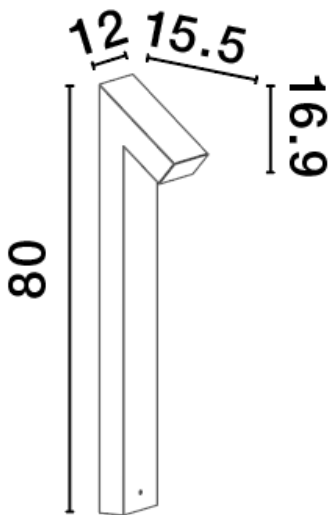

NOVA LUCE

PRODUCT DATASHEET

Version: 001

PRODUCT PHOTOGRAPH

GENERAL INFORMATION

Product Code	9020931
Collection	Outdoor
Product Category	Bollard
Product Family	BRIGITTA
Mounting Location	Floor
Application Environment	Outdoor

DIMENSION & WEIGHT

LxWxH (cm)	L: 12 W: 15,5 H: 80
Cut out (cm)	N/A
Weight (Kgr)	2.4

TECHNICAL DRAWING

MATERIAL & COLOR

Product Color	Black
Body Material	Aluminum-Acrylic

APPLICATION & MOUNTING

Ambient Working Temp.	Max 40 °C
Type of Protection	IP65
Dimmable	No
Type of Dimming (Optional)	N/A
Mounting type	Surface
Mounting Depth (cm)	N/A
Led Module Replaceable	No
Light Source	LED

Power (Nominal)	6W
Input voltage (Nominal)	220-240Vac
Mains Frequency	50/60Hz

PHOTOMETRICAL DATA

Luminous Flux	526 lm
Color Temperature	3000K
Light Color (Designation)	Warm White

WARRANTY

Warranty	3 Years
----------	----------------