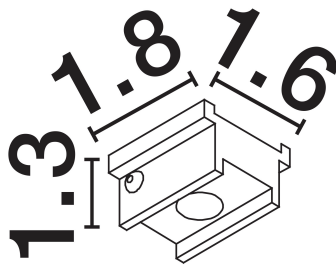

NOVA LUCE

PRODUCT DATASHEET

Version: 001

PRODUCT PHOTOGRAPH

TECHNICAL DRAWING

GENERAL INFORMATION

Product Code	9580917
Collection	Indoor
Product Category	Accessories
Product Family	Ivy
Mounting Location	N/A
Application Environment	Indoor
Specifications	N/A

DIMENSION & WEIGHT

LxWxH (cm)	L: 1.8 W: 1.6 H: 1.3
Cut Out (cm)	N/A
Weight (Kgr)	0.007

MATERIAL & COLOR

Product Color	Sandy Black
Body Material	Aluminium

APPLICATION & MOUNTING

Ambient Working Temp.	Max 45°C
Type of Protection	IP20
Dimmable	N/A
Type of Dimming	N/A
Mounting type	Surface
Mounting Depth (cm)	N/A
Led Module Replaceable	N/A
Light Source	N/A