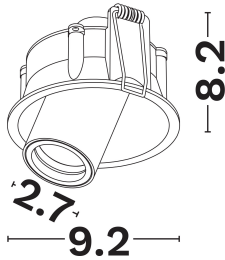

NOVA LUCE

PRODUCT DATASHEET

Version: 001

PRODUCT PHOTOGRAPH

TECHNICAL DRAWING

COMPATIBLE WITH

- On/Off Driver: Included
- Triac Driver: 9844008
- Dali Driver: 9621523

GENERAL INFORMATION

Product Code	9232201
Product Category	Downlights
Product Family	Cortis
Mounting Location	
Application Environment	Indoor

DIMENSION & WEIGHT

LxWxH (cm)	D:9.2 H:8.2
Cut out (cm)	8,3
Weight (Kgr)	N/A

MATERIAL & COLOR