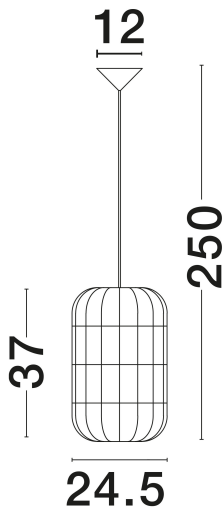

NOVA LUCE

PRODUCT DATASHEET

Version: 001

PRODUCT PHOTOGRAPH

TECHNICAL DRAWING

GENERAL INFORMATION

Product Code	9587162
Collection	Indoor
Product Category	Suspension
Product Family	Aurora
Mounting Location	Ceiling
Application Environment	Indoor
Specifications	N/A

DIMENSION & WEIGHT

LxWxH (cm)	D: 24.5 H1: 37 H2: 250
Cut Out (cm)	N/A
Weight (Kgr)	1.24

MATERIAL & COLOR

Product Color	Ivory
Body Material	Rattan

APPLICATION & MOUNTING

Ambient Working Temp.	Max 45°C
Type of Protection	IP20
Dimmable	Yes
Type of Dimming	N/A
Mounting type	Surface
Mounting Depth (cm)	N/A
Led Module Replaceable	Yes
Light Source	E27

Power (Nominal)	1x12W
Input voltage (Nominal)	100-240V
Mains Frequency	50/60Hz

PHOTOMETRICAL DATA

Luminous Flux	N/A
Color Temperature	N/A
Light Color (Designation)	N/A

WARRANTY

Warranty	3 Years
----------	----------------