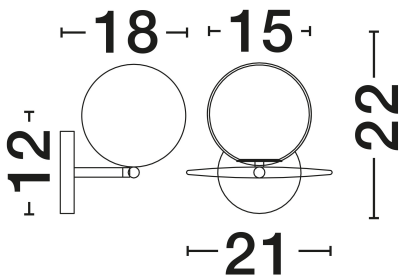

GENERAL INFORMATION

Product Code	8279603
Collection	Indoor
Product Category	Wall
Product Family	Vitton
Mounting Location	Wall
Application Environment	Indoor
Specifications	N/A

DIMENSION & WEIGHT

LxWxH (cm)	D: 21 W: 18 H: 22
Cut Out (cm)	N/A
Weight (Kgr)	0.6

MATERIAL & COLOR

Product Color	White Glossy & Brass
Body Material	Glass & Metal

APPLICATION & MOUNTING

Ambient Working Temp.	Max 45°C
Type of Protection	IP20
Dimmable	Yes
Type of Dimming	N/A
Mounting type	Surface
Mounting Depth (cm)	N/A
Led Module Replaceable	Yes
Light Source	E14

NOVA LUCE S.A

Schimatari Viotias
32009, Greece

+30 22620 58 121
+30 22620 56 743

info@novaluce.com
www.novaluce.com