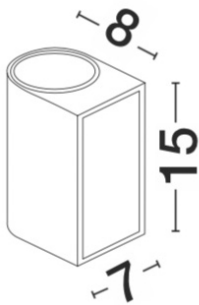

NOVA LUCE

PRODUCT DATASHEET

Version: 001

PRODUCT PHOTOGRAPH

TECHNICAL DRAWING

GENERAL INFORMATION

Product Code	910022
Collection	Outdoor
Product Category	Wall
Product Family	NERO
Mounting Location	Wall
Application Environment	Outdoor

DIMENSION & WEIGHT

LxWxH (cm)	L: 7 W: 8 H: 15
Cut out (cm)	N/A
Weight (Kgr)	0.4

MATERIAL & COLOR

Product Color	White
Body Material	Aluminium&-Glass

APPLICATION & MOUNTING

Ambient Working Temp.	Max 40 oC
Type of Protection	IP54
Dimmable	No
Type of Dimming (Optional)	N/A
Mounting type	Surface
Mounting Depth (cm)	N/A
Led Module Replaceable	Yes
Light Source	GU10