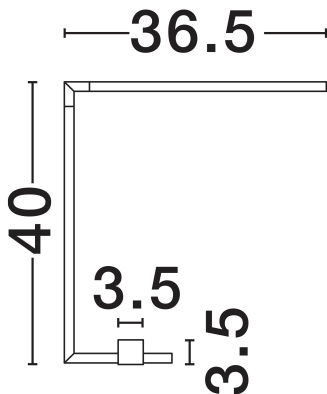

NOVA LUCE

PRODUCT DATASHEET

Version: 001

PRODUCT PHOTOGRAPH

TECHNICAL DRAWING

GENERAL INFORMATION

Product Code	9180725
Collection	Indoor
Product Category	Table
Product Family	Raccio
Mounting Location	Table
Application Environment	Indoor
Specifications	N/A

DIMENSION & WEIGHT

LxWxH (cm)	L: 36.5 W: 12 H: 40
Cut Out (cm)	N/A
Weight (Kgr)	1.4

MATERIAL & COLOR

Product Color	Brass Gold
Body Material	Metal & Acrylic

APPLICATION & MOUNTING

Ambient Working Temp.	Max 45°C
Type of Protection	IP20
Dimmable	No
Type of Dimming	N/A
Mounting type	Surface
Mounting Depth (cm)	N/A
Led Module Replaceable	No
Light Source	LED

Power (Nominal)	5W
Input voltage (Nominal)	220-240V
Mains Frequency	50/60Hz

PHOTOMETRICAL DATA

Luminous Flux	377lm
Color Temperature	3000K
Light Color (Designation)	Warm White

WARRANTY

Warranty	3 Years
----------	----------------