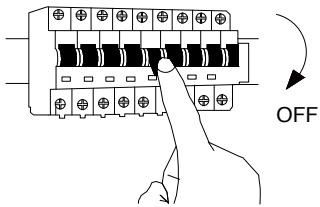

NOVA LUCE

9006020

1

Turn off the general switch

2

Select hanging direction

3

Drill holes and apply screws

4

Connect the wires

5

Put it in place

6

Turn on the general switch

LED ON/OFF Demister ON/OFF