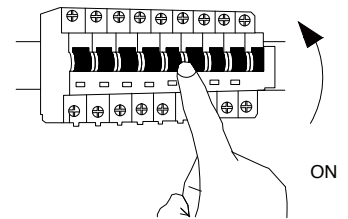

NOVA LUCE

9006020

1

Turn off the general switch

2

Select hanging direction

3

Drill holes and apply screws

4

Connect the wires

5

Put it in place

6

Turn on the general switch

LED ON/OFF Demister ON/OFF