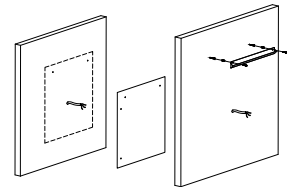

NOVA LUCE

9006020

1

Turn off the general switch

2

Select hanging direction

3

Drill holes and apply screws

4

Connect the wires

5

Put it in place

6

Turn on the general switch

LED ON/OFF Demister ON/OFF