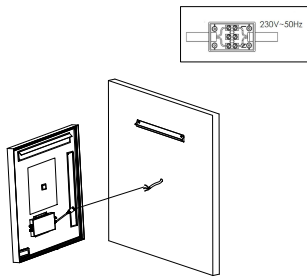

NOVA LUCE

9006020

1

Turn off the general switch

2

Select hanging direction

3

Drill holes and apply screws

4

Connect the wires

5

Put it in place

6

Turn on the general switch

LED ON/OFF Demister ON/OFF