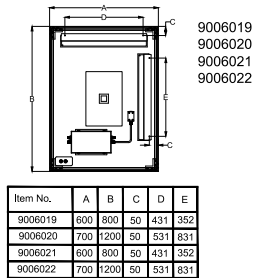

NOVA LUCE

9006020

1

Turn off the general switch

2

Select hanging direction

3

Drill holes and apply screws