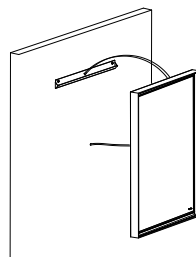

NOVA LUCE

9006020

1

Turn off the general switch

2

Select hanging direction

3

Drill holes and apply screws

4

Connect the wires

5

Put it in place

6

Turn on the general switch

LED ON/OFF Demister ON/OFF