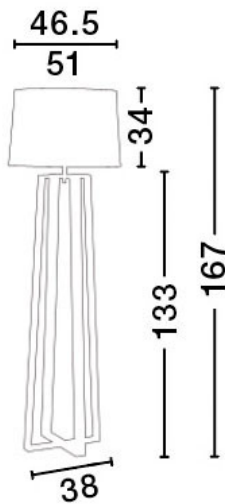

NOVA LUCE

PRODUCT DATASHEET

Version: 001

PRODUCT PHOTOGRAPH

TECHNICAL DRAWING

GENERAL INFORMATION

Product Code	60202
Collection	Decorative
Product Category	Floor
Product Family	Alma
Mounting Location	N/A
Application Environment	Indoor

DIMENSION & WEIGHT

LxWxH (cm)	D: 38 H: 167
Cut out (cm)	N/A
Weight (Kgr)	3.6

MATERIAL & COLOR

Product Color	Natural & Sand White
Body Material	Wood & Fabric

APPLICATION & MOUNTING

Ambient Working Temp.	Max 45 oC
Type of Protection	IP20
Dimmable	Depends on the lamp
Type of Dimming (Optional)	N/A
Mounting type	N/A
Mounting Depth (cm)	N/A
Led Module Replaceable	Yes
Light Source	LED E27

Power (Nominal)	Depends on the lamp
Input voltage (Nominal)	220-240Vac
Mains Frequency	50/60Hz

PHOTOMETRICAL DATA

Luminous Flux	Depends on the lamp
Color Temperature	Depends on the lamp
Light Color (Designation)	N/A