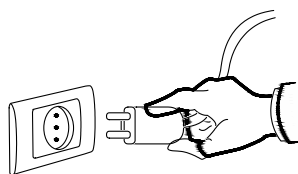

NOVA LUCE

9009160

①

Insert waterproof plug

②

plug it in

③

Installation complete
turn on the switch