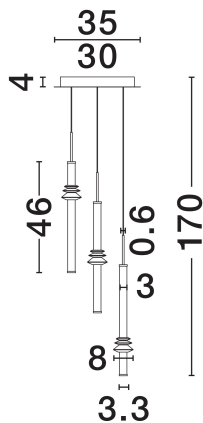

NOVA LUCE

PRODUCT DATASHEET

Version: 001

PRODUCT PHOTOGRAPH

TECHNICAL DRAWING

GENERAL INFORMATION

Product Code	9236406
Collection	Indoor
Product Category	Suspension
Product Family	Stalactite
Mounting Location	Wall
Application Environment	Indoor
Specifications	N/A

DIMENSION & WEIGHT

LxWxH (cm)	D: 35 H: 170
Cut Out (cm)	N/A
Weight (Kgr)	3.5

MATERIAL & COLOR

Product Color	Sandy Black & Black
Body Material	Aluminium, Ceramic & Acrylic

APPLICATION & MOUNTING

Ambient Working Temp.	Max 45°C
Type of Protection	IP20
Dimmable	Yes
Type of Dimming	Triac
Mounting type	Surface
Mounting Depth (cm)	N/A
Led Module Replaceable	No
Light Source	LED

Power (Nominal)	18W
Input voltage (Nominal)	220-240V
Mains Frequency	50/60Hz

PHOTOMETRICAL DATA

Luminous Flux	1346lm
Color Temperature	3000K
Light Color (Designation)	Warm White

WARRANTY

Warranty	3 Years
----------	----------------