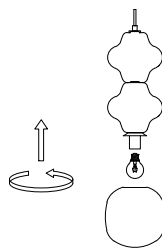

# NOVA LUCE

9009114

1

Turn off the general switch

2

Drill holes & apply plastic anchors  
With screws

3

Connect the wires

4

Apply the side screws

5

By rotating  
Apply the glass into place

6

Turn on the general switch