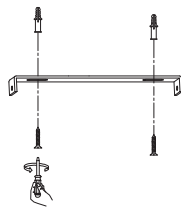

# NOVA LUCE

9009114

1

Turn off the general switch

2

Drill holes & apply plastic anchors  
With screws

3

Connect the wires

4

Apply the side screws

5

By rotating  
Apply the glass into place

6

Turn on the general switch