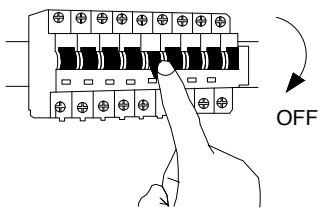

# NOVA LUCE

9009114

1

Turn off the general switch

2

Drill holes & apply plastic anchors  
With screws

3

Connect the wires

4

Apply the side screws

5

By rotating  
Apply the glass into place

6

Turn on the general switch