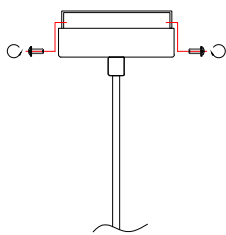

# NOVA LUCE

9009114

1

Turn off the general switch

2

Drill holes & apply plastic anchors  
With screws

3

Connect the wires

4

Apply the side screws

5

By rotating  
Apply the glass into place

6

Turn on the general switch