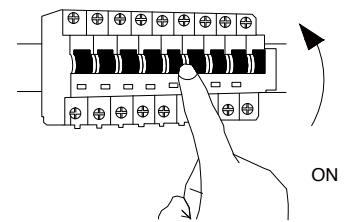

# NOVA LUCE

9009114

1

Turn off the general switch

2

Drill holes & apply plastic anchors  
With screws

3

Connect the wires

4

Apply the side screws

5

By rotating  
Apply the glass into place

6

Turn on the general switch