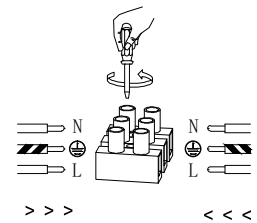

# NOVA LUCE

9009114

1

Turn off the general switch

2

Drill holes & apply plastic anchors  
With screws

3

Connect the wires

4

Apply the side screws

5

By rotating  
Apply the glass into place

6

Turn on the general switch