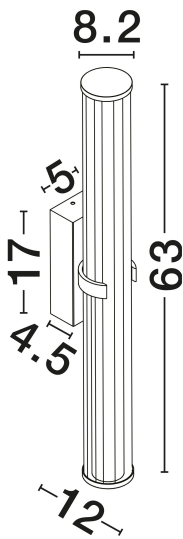

NOVA LUCE

PRODUCT DATASHEET

Version: 001

PRODUCT PHOTOGRAPH

GENERAL INFORMATION

Product Code	9236401
Collection	Indoor
Product Category	Bathroom
Product Family	Hedula
Mounting Location	Ceiling
Application Environment	Indoor
Specifications	N/A

DIMENSION & WEIGHT

LxWxH (cm)	L: 63 W: 8,2 H: 12
Cut Out (cm)	N/A
Weight (Kgr)	1.6

MATERIAL & COLOR

Product Color	Gold & Clear Line
Body Material	Metal & Glass

TECHNICAL DRAWING

APPLICATION & MOUNTING

Ambient Working Temp.	Max 45°C
Type of Protection	IP44
Dimmable	Yes
Type of Dimming	N/A
Mounting type	Surface
Mounting Depth (cm)	N/A
Led Module Replaceable	No
Light Source	LED

Power (Nominal)	23W
Input voltage (Nominal)	220-240V
Mains Frequency	50/60Hz

PHOTOMETRICAL DATA

Luminous Flux	1955lm
Color Temperature	3000K
Light Color (Designation)	Warm White

WARRANTY

Warranty	3 Years
----------	----------------