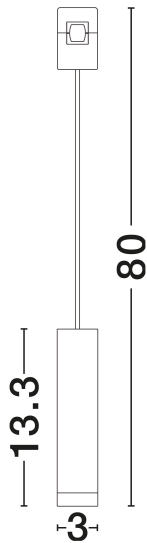

NOVA LUCE

PRODUCT DATASHEET

Version: 001

PRODUCT PHOTOGRAPH

TECHNICAL DRAWING

GENERAL INFORMATION

Product Code	9070173
Collection	Indoor
Product Category	Accessories
Product Family	Magnetic System
Mounting Location	N/A
Application Environment	Indoor
Specifications	N/A

DIMENSION & WEIGHT

LxWxH (cm)	D: 3 W: 13.3 H: 80
Cut Out (cm)	N/A
Weight (Kgr)	0

MATERIAL & COLOR

Product Color	Brass
Body Material	Aluminium

APPLICATION & MOUNTING

Ambient Working Temp.	Max 45°C
Type of Protection	IP20
Dimmable	No
Type of Dimming	N/A
Mounting type	Surface
Mounting Depth (cm)	N/A
Led Module Replaceable	No
Light Source	LED

Power (Nominal)	5W
Input voltage (Nominal)	220-240V
Mains Frequency	50/60Hz

PHOTOMETRICAL DATA

Luminous Flux	115lm
Color Temperature	3000K
Light Color (Designation)	Warm White

WARRANTY

Warranty	3 Years
----------	----------------