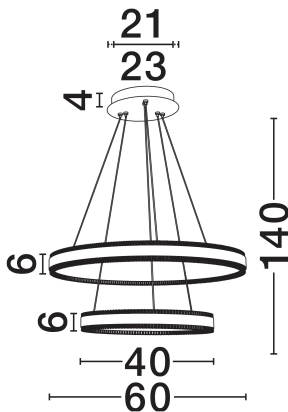

NOVA LUCE

PRODUCT DATASHEET

Version: 001

PRODUCT PHOTOGRAPH

TECHNICAL DRAWING

GENERAL INFORMATION

Product Code	9019727
Collection	Indoor
Product Category	Suspension
Product Family	Alaro
Mounting Location	Wall
Application Environment	Indoor
Specifications	N/A

DIMENSION & WEIGHT

LxWxH (cm)	D: 60 H: 140
Cut Out (cm)	N/A
Weight (Kgr)	2.8

MATERIAL & COLOR

Product Color	Brass Gold
Body Material	Steel, Aluminium & Acrylic

APPLICATION & MOUNTING

Ambient Working Temp.	Max 45°C
Type of Protection	IP20
Dimmable	Yes
Type of Dimming	Triac
Mounting type	Surface
Mounting Depth (cm)	N/A
Led Module Replaceable	No
Light Source	LED

Power (Nominal)	69W
Input voltage (Nominal)	220-240V
Mains Frequency	50/60Hz

PHOTOMETRICAL DATA

Luminous Flux	4565lm
Color Temperature	3000K
Light Color (Designation)	Warm White

WARRANTY

Warranty	3 Years
----------	----------------