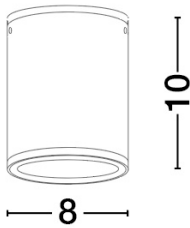

NOVA LUCE

PRODUCT DATASHEET

Version: 001

PRODUCT PHOTOGRAPH

GENERAL INFORMATION

Product Code	9030845
Collection	Outdoor
Product Category	Ceiling
Product Family	Lumina
Mounting Location	Ceiling
Application Environment	Outdoor
Specifications	Antisalt Protection

DIMENSION & WEIGHT

LxWxH (cm)	D: 8 H: 10
Cut out (cm)	N/A
Weight (Kgr)	0.4

TECHNICAL DRAWING

MATERIAL & COLOR

Product Color	White
Body Material	Aluminium & Glass

APPLICATION & MOUNTING

Ambient Working Temp.	Max 45 oC
Type of Protection	IP65
Dimmable	No
Type of Dimming (Optional)	N/A
Mounting type	Surface
Mounting Depth (cm)	N/A
Led Module Replaceable	Yes
Light Source	LED

Power (Nominal)	9 W
Input voltage (Nominal)	220-240Vac
Mains Frequency	50/60Hz

PHOTOMETRICAL DATA

Luminous Flux	716 lm
Color Temperature	3000 K
Light Color (Designation)	Warm White

WARRANTY

Warranty	3 Years
----------	----------------