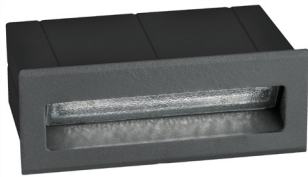

NOVA LUCE

PRODUCT DATASHEET

Version: 001

PRODUCT PHOTOGRAPH

GENERAL INFORMATION

Product Code	726406
Collection	Outdoor
Product Category	Step Lights
Product Family	KRYPTON
Mounting Location	Wall
Application Environment	Outdoor

DIMENSION & WEIGHT

LxWxH (cm)	L: 13,5 W: 8 H: 5,5
Cut out (cm)	N/A
Weight (Kgr)	0.3

MATERIAL & COLOR

Product Color	Dark Grey
Body Material	Aluminium

TECHNICAL DRAWING

APPLICATION & MOUNTING

Ambient Working Temp.	Max 40 oC
Type of Protection	IP54
Dimmable	No
Type of Dimming (Optional)	N/A
Mounting type	Surface
Mounting Depth (cm)	N/A
Led Module Replaceable	No
Light Source	LED