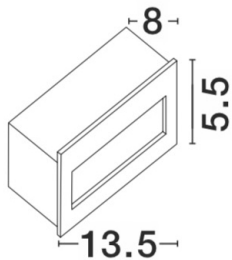

DIMENSION & WEIGHT

LxWxH (cm)	L: 13,5 W: 8 H: 5,5
Cut out (cm)	N/A
Weight (Kgr)	0.3

MATERIAL & COLOR

Product Color	Dark Grey
Body Material	Aluminium

TECHNICAL DRAWING

APPLICATION & MOUNTING

Ambient Working Temp.	Max 40 oC
Type of Protection	IP54
Dimmable	No
Type of Dimming (Optional)	N/A
Mounting type	Surface
Mounting Depth (cm)	N/A
Led Module Replaceable	No
Light Source	LED