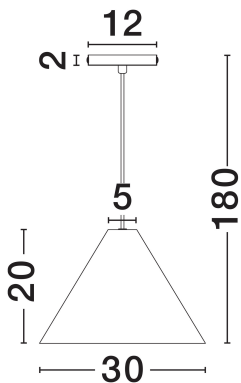

NOVA LUCE

PRODUCT DATASHEET

Version: 001

PRODUCT PHOTOGRAPH

TECHNICAL DRAWING

GENERAL INFORMATION

Product Code	9001133
Collection	Indoor
Product Category	Suspension
Product Family	Joelle
Mounting Location	Wall
Application Environment	Indoor
Specifications	N/A

DIMENSION & WEIGHT

LxWxH (cm)	D: 30 H: 180
Cut Out (cm)	N/A
Weight (Kgr)	0.65

MATERIAL & COLOR

Product Color	Rough White
Body Material	Papier Mache

APPLICATION & MOUNTING

Ambient Working Temp.	Max 45°C
Type of Protection	IP20
Dimmable	N/A
Type of Dimming	N/A
Mounting type	Surface
Mounting Depth (cm)	N/A
Led Module Replaceable	Yes
Light Source	E27