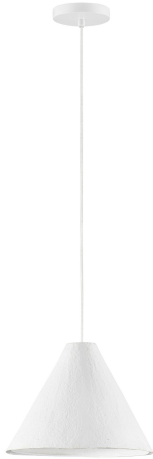

NOVA LUCE

PRODUCT DATASHEET

Version: 001

PRODUCT PHOTOGRAPH

TECHNICAL DRAWING

GENERAL INFORMATION

Product Code	9001133
Collection	Indoor
Product Category	Suspension
Product Family	Joelle
Mounting Location	Wall
Application Environment	Indoor
Specifications	N/A

DIMENSION & WEIGHT

LxWxH (cm)	D: 30 H: 180
Cut Out (cm)	N/A
Weight (Kgr)	0.65

MATERIAL & COLOR

Product Color	Rough White
Body Material	Papier Mache

APPLICATION & MOUNTING

Ambient Working Temp.	Max 45°C
Type of Protection	IP20
Dimmable	N/A
Type of Dimming	N/A
Mounting type	Surface
Mounting Depth (cm)	N/A
Led Module Replaceable	Yes
Light Source	E27