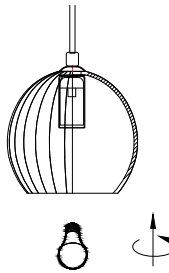

NOVA LUCE

9009163

1

Turn off the general switch

2

Drill holes & apply plastic anchors
With screws

3

Connect the wires

4

Apply the side screws

5

install bulb

6

Turn on the general switch