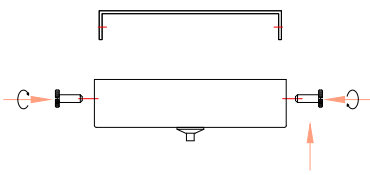

NOVA LUCE

9009163

1

Turn off the general switch

2

Drill holes & apply plastic anchors
With screws

3

Connect the wires

4

Apply the side screws

5

install bulb

6

Turn on the general switch