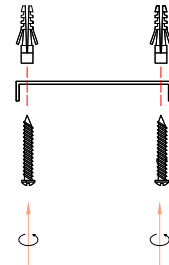

NOVA LUCE

9009163

1

Turn off the general switch

2

Drill holes & apply plastic anchors
With screws

3

Connect the wires

4

Apply the side screws

5

install bulb

6

Turn on the general switch