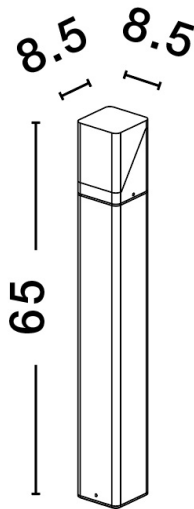

NOVA LUCE

PRODUCT DATASHEET

Version: 001

PRODUCT PHOTOGRAPH

GENERAL INFORMATION

Product Code	9492750
Collection	Outdoor
Product Category	Bollard
Product Family	SELENA
Mounting Location	Floor
Application Environment	Outdoor

DIMENSION & WEIGHT

LxWxH (cm)	L: 8,5 W: 8,5 H: 65
Cut out (cm)	N/A
Weight (Kgr)	1.9

TECHNICAL DRAWING

MATERIAL & COLOR

Product Color	Anthracite
Body Material	Die-Casting Aluminium

APPLICATION & MOUNTING

Ambient Working Temp.	Max 40 oC
Type of Protection	IP65
Dimmable	No
Type of Dimming (Optional)	N/A
Mounting type	Surface
Mounting Depth (cm)	N/A
Led Module Replaceable	Yes
Light Source	E27

NOVA LUCE S.A

Schimatari Viotias
32009, Greece

+30 22620 58 121
+30 22620 56 743

info@novaluce.com
www.novaluce.com