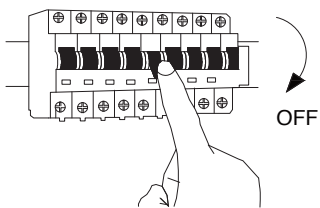

NOVA LUCE

9232146

1

Turn off the general switch

2

Ø45mm

Drill hole 45mm

3

Fix the wire for the connection

4

Connect the 3 wires
& and pressure into the brackets
to fit the fixture into the hole.

5

Turn on the general switch