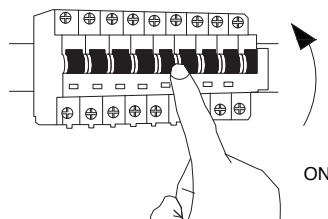

NOVA LUCE

9232146

1

Turn off the general switch

2

Ø45mm

Drill hole 45mm

3

Fix the wire for the connection

4

Connect the 3 wires
& and pressure into the brackets
to fit the fixture into the hole.

5

Turn on the general switch