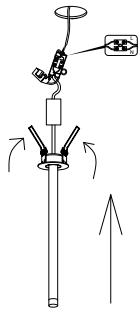

NOVA LUCE

9232146

1

Turn off the general switch

2

Ø45mm

Drill hole 45mm

3

Fix the wire for the connection

4

Connect the 3 wires
& and pressure into the brackets
to fit the fixture into the hole.

5

Turn on the general switch