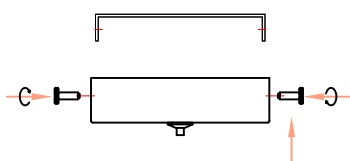

NOVA LUCE

9009173

1

Turn off the general switch

2

Drill holes & apply plastic anchors
With screws

3

Connect the wires

4

Apply the side screws

5

Instal glass shade

6

Turn on the general switch