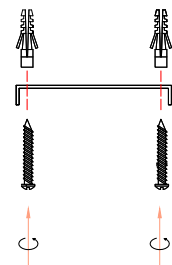

NOVA LUCE

9009173

1

Turn off the general switch

2

Drill holes & apply plastic anchors
With screws

3

Connect the wires

4

Apply the side screws

5

Instal glass shade

6

Turn on the general switch