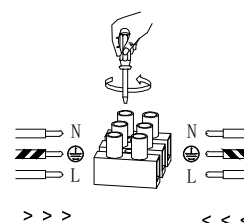

NOVA LUCE

9009173

1

Turn off the general switch

2

Drill holes & apply plastic anchors
With screws

3

Connect the wires

4

Apply the side screws

5

Instal glass shade

6

Turn on the general switch