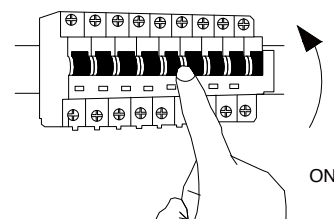

NOVA LUCE

9009173

1

Turn off the general switch

2

Drill holes & apply plastic anchors
With screws

3

Connect the wires

4

Apply the side screws

5

Instal glass shade

6

Turn on the general switch