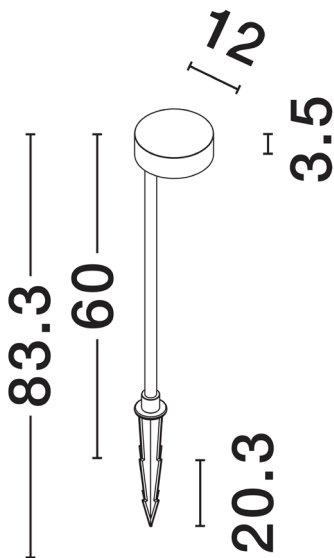

NOVA LUCE

PRODUCT DATASHEET

Version: 001

PRODUCT PHOTOGRAPH

TECHNICAL DRAWING

GENERAL INFORMATION

Product Code	9923401
Collection	Outdoor
Product Category	Bollard
Product Family	Dyol
Mounting Location	Ground
Application Environment	Outdoor
Specifications	Antisalt Protection

DIMENSION & WEIGHT

LxWxH (cm)	D: 12 H: 63
Cut out (cm)	N/A
Weight (Kgr)	1.52

MATERIAL & COLOR

Product Color	Black
Body Material	Aluminium

APPLICATION & MOUNTING

Ambient Working Temp.	Max 45 oC
Type of Protection	IP65
Dimmable	No
Type of Dimming (Optional)	N/A
Mounting type	Surface
Mounting Depth (cm)	N/A
Led Module Replaceable	Yes
Light Source	LED

Power (Nominal)	7 W
Input voltage (Nominal)	220-240Vac
Mains Frequency	50/60Hz

PHOTOMETRICAL DATA

Luminous Flux	377 lm
Color Temperature	3000 K
Light Color (Designation)	Warm White

WARRANTY

Warranty	3 Years
----------	----------------