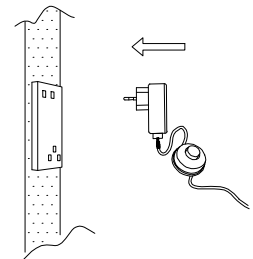

# NOVA LUCE

9580702

1

Drill a hole & apply plastic anchor

2

Apply the screw with the hanging Element

3

Place the cable in place

4

By rotating tight it up

5

By rotating apply it in place

6

Plug it in