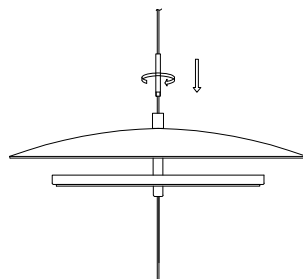

# NOVA LUCE

9580702

1

Drill a hole & apply plastic anchor

2

Apply the screw with the hanging Element

3

Place the cable in place

4

By rotating tight it up

5

By rotating apply it in place

6

Plug it in