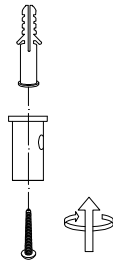

# NOVA LUCE

9580702

1

Drill a hole & apply plastic anchor

2

Apply the screw with the hanging Element

3

Place the cable in place

4

By rotating tight it up

5

By rotating apply it in place

6

Plug it in