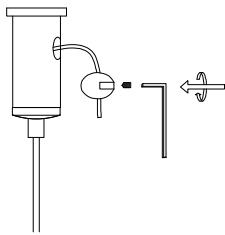

# NOVA LUCE

9580702

1

Drill a hole & apply plastic anchor

2

Apply the screw with the hanging Element

3

Place the cable in place

4

By rotating tight it up

5

By rotating apply it in place

6

Plug it in