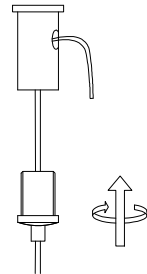

# NOVA LUCE

9580702

1

Drill a hole & apply plastic anchor

2

Apply the screw with the hanging Element

3

Place the cable in place

4

By rotating tight it up

5

By rotating apply it in place

6

Plug it in