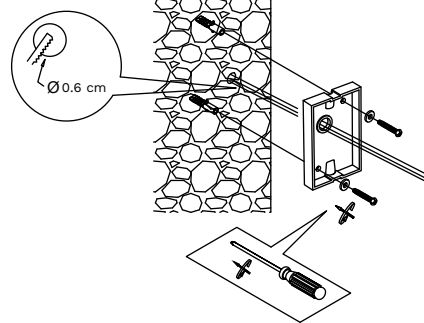

NOVA LUCE

773223, 773224

1

Turn off the general switch

2

Make a CutOut
Mark, drill holes, apply plastic anchors
& tie up screws

3

Connect wires

4

Fix it into place
by tying up side screws

5

Apply the bulbs & the caps by rotating

6

Turn on the general switch

7