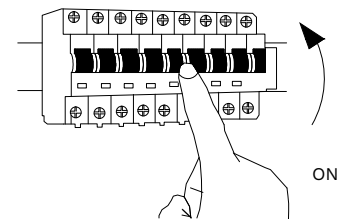

NOVA LUCE

773223, 773224

1

Turn off the general switch

2

Make a CutOut
Mark, drill holes, apply plastic anchors
& tie up screws

3

Connect wires

4

Fix it into place
by tying up side screws

5

Apply the bulbs & the caps by rotating

6

Turn on the general switch

7