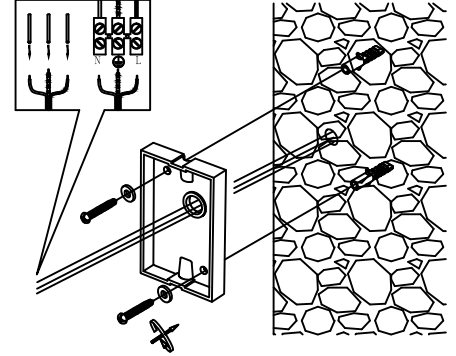

NOVA LUCE

773223, 773224

1

Turn off the general switch

2

Make a CutOut
Mark, drill holes, apply plastic anchors
& tie up screws

3

Connect wires

4

Fix it into place
by tying up side screws

5

Apply the bulbs & the caps by rotating

6

Turn on the general switch

7