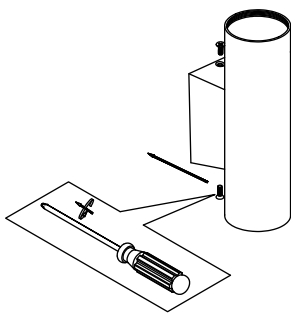

NOVA LUCE

773223, 773224

1

Turn off the general switch

2

Make a CutOut
Mark, drill holes, apply plastic anchors
& tie up screws

3

Connect wires

4

Fix it into place
by tying up side screws

5

Apply the bulbs & the caps by rotating

6

Turn on the general switch

7