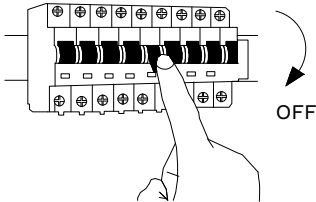

NOVA LUCE

773223, 773224

1

Turn off the general switch

2

Make a CutOut
Mark, drill holes, apply plastic anchors
& tie up screws

3

Connect wires

4

Fix it into place
by tying up side screws

5

Apply the bulbs & the caps by rotating

6

Turn on the general switch

7