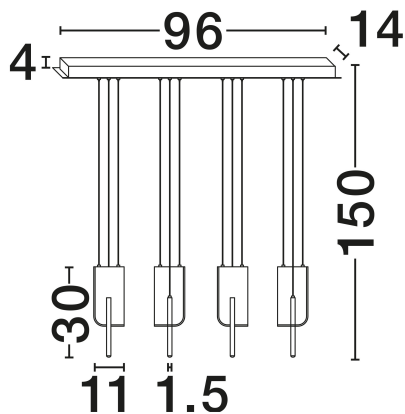

NOVA LUCE

PRODUCT DATASHEET

Version: 001

PRODUCT PHOTOGRAPH

TECHNICAL DRAWING

GENERAL INFORMATION

Product Code	9214218
Collection	Indoor
Product Category	Suspension
Product Family	Totem
Mounting Location	Ceiling
Application Environment	Indoor
Specifications	N/A

DIMENSION & WEIGHT

LxWxH (cm)	L: 96 W: 14 H: 150
Cut Out (cm)	N/A
Weight (Kgr)	6

MATERIAL & COLOR

Product Color	Silver Gray
Body Material	Metal

APPLICATION & MOUNTING

Ambient Working Temp.	Max 45°C
Type of Protection	IP20
Dimmable	Yes
Type of Dimming	Triac
Mounting type	Surface
Mounting Depth (cm)	N/A
Led Module Replaceable	No
Light Source	LED

Power (Nominal)	36W
Input voltage (Nominal)	220-240V
Mains Frequency	50/60Hz

PHOTOMETRICAL DATA

Luminous Flux	1676lm
Color Temperature	3000K
Light Color (Designation)	Warm White

WARRANTY

Warranty	3 Years
----------	----------------