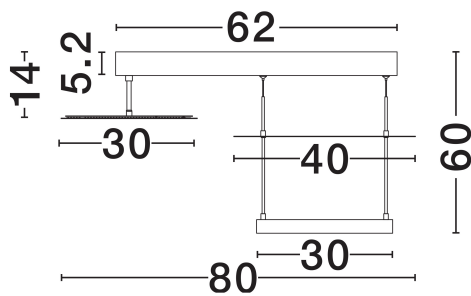

TECHNICAL DRAWING

GENERAL INFORMATION

Product Code	9580678
Collection	Indoor
Product Category	Ceiling
Product Family	Diona
Mounting Location	Wall
Application Environment	Indoor
Specifications	N/A

DIMENSION & WEIGHT

LxWxH (cm)	L: 80 W: 40 H: 60
Cut Out (cm)	N/A
Weight (Kgr)	3.8

MATERIAL & COLOR

Product Color	Sandy Black & White
Body Material	Aluminium

APPLICATION & MOUNTING

Ambient Working Temp.	Max 45°C
Type of Protection	IP20
Dimmable	Yes
Type of Dimming	Triac
Mounting type	Surface
Mounting Depth (cm)	N/A
Led Module Replaceable	No
Light Source	LED

NOVA LUCE S.A

Schimatari Viotias
32009, Greece

+30 22620 58 121
+30 22620 56 743

info@novaluce.com
www.novaluce.com