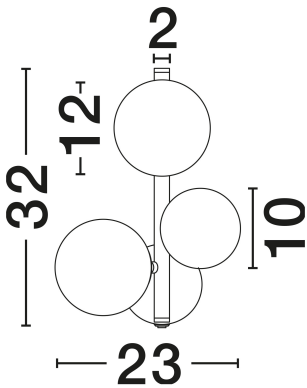

NOVA LUCE

PRODUCT DATASHEET

Version: 001

PRODUCT PHOTOGRAPH

TECHNICAL DRAWING

GENERAL INFORMATION

Product Code	9009252
Collection	Indoor
Product Category	Wall
Product Family	Odillia
Mounting Location	Wall
Application Environment	Indoor
Specifications	N/A

DIMENSION & WEIGHT

LxWxH (cm)	L: 23 W: 19 H: 32
Cut Out (cm)	N/A
Weight (Kgr)	0.77

MATERIAL & COLOR

Product Color	Clear & Matt Black
Body Material	Glass & Metal

APPLICATION & MOUNTING

Ambient Working Temp.	Max 45°C
Type of Protection	IP20
Dimmable	N/A
Type of Dimming	N/A
Mounting type	Surface
Mounting Depth (cm)	N/A
Led Module Replaceable	Yes
Light Source	G9

Power (Nominal)	3x5W
Input voltage (Nominal)	100-240V
Mains Frequency	50/60Hz

PHOTOMETRICAL DATA

Luminous Flux	N/A
Color Temperature	N/A
Light Color (Designation)	N/A

WARRANTY

Warranty	3 Years
----------	----------------