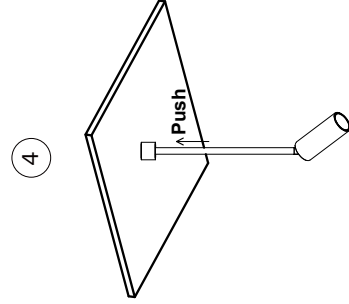

NOVA LUCE

9492840 9492841

1

Turn off the general switch

2

Apply the product in to place

3

By rotating fix it in place

4

Push

5

Turn on the general switch