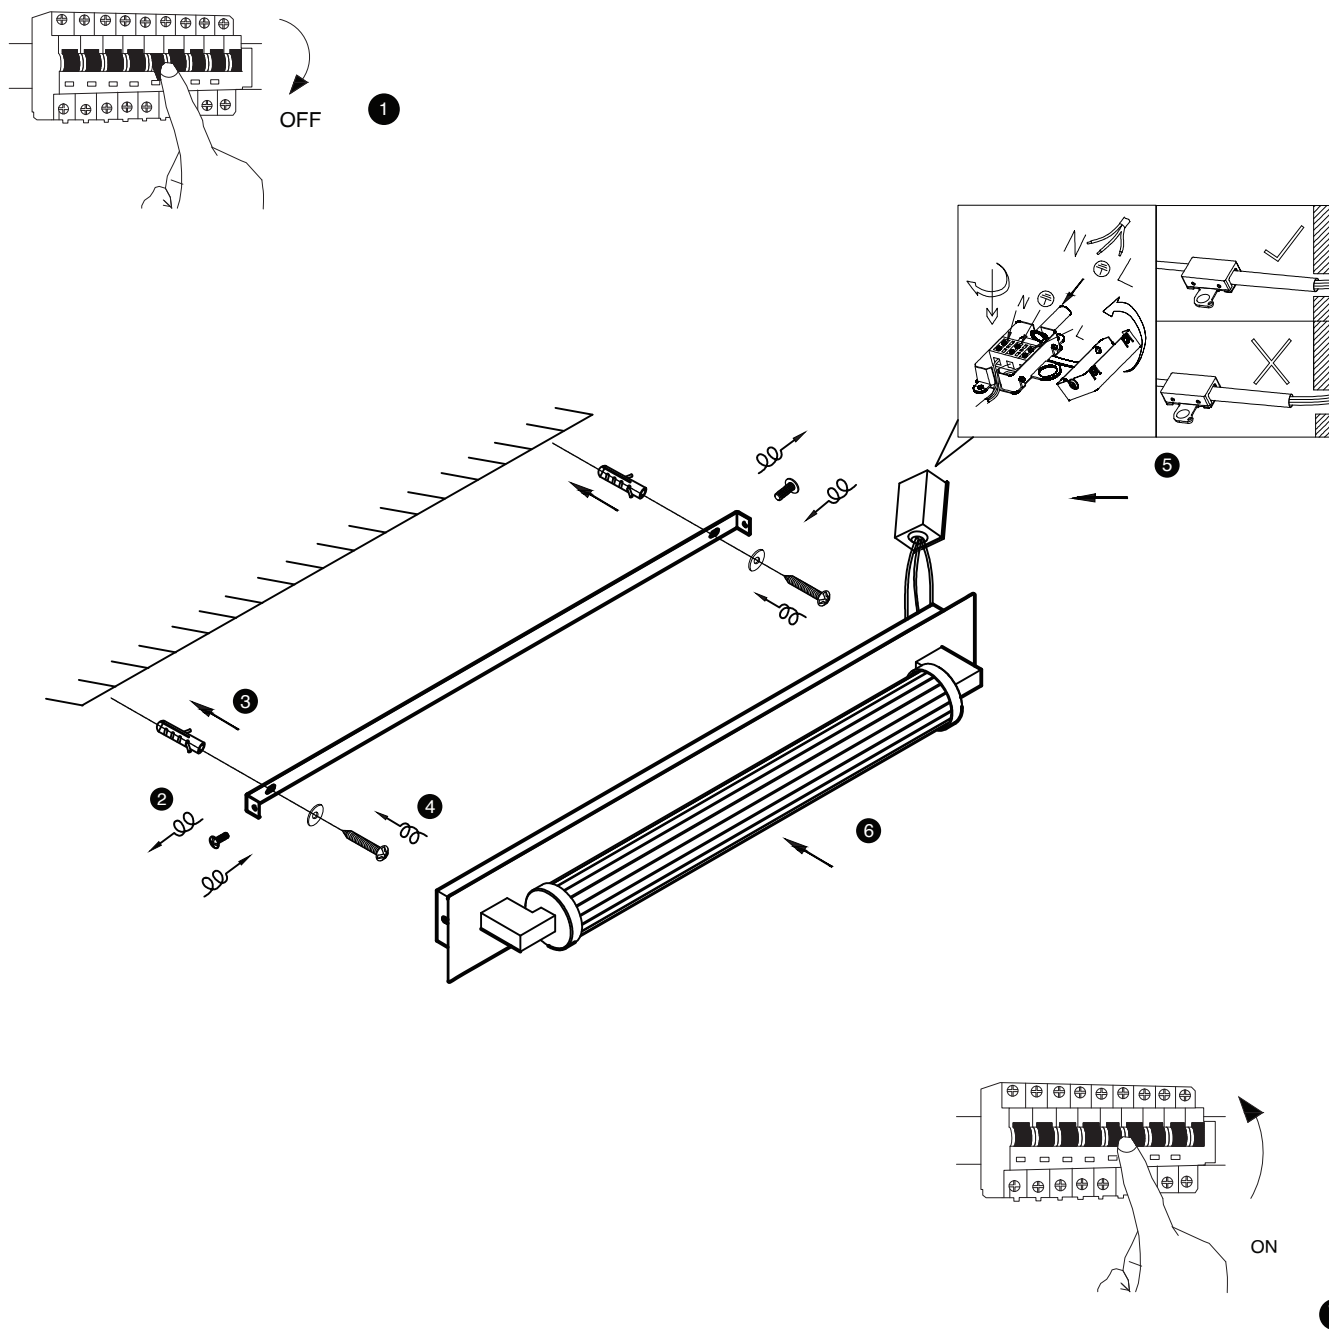

NOVA LUCE

9236302

1. Turn off the general switch
2. Apply side screws
3. Drill holes & Apply plastic anchors
4. Apply screws
5. Connect the wires
6. Place the product into place
7. Turn on the general switch