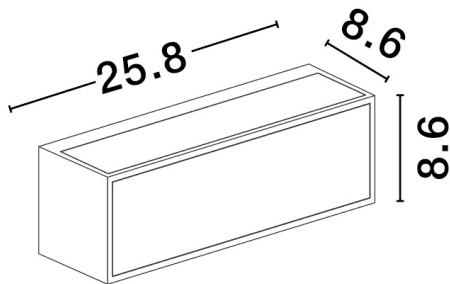

NOVA LUCE

PRODUCT DATASHEET

Version: 001

PRODUCT PHOTOGRAPH

TECHNICAL DRAWING

GENERAL INFORMATION

Product Code	9030583
Collection	Outdoor
Product Category	Wall
Product Family	Brown
Mounting Location	Wall
Application Environment	Outdoor
Specifications	Solar with light sensor

DIMENSION & WEIGHT

LxWxH (cm)	L: 25,8 W: 8,6 H: 8,6
Cut out (cm)	N/A
Weight (Kgr)	1.12

MATERIAL & COLOR

Product Color	Black
Body Material	Aluminium & Glass

APPLICATION & MOUNTING

Ambient Working Temp.	Max 45 oC
Type of Protection	IP65
Dimmable	No
Type of Dimming (Optional)	N/A
Mounting type	Surface
Mounting Depth (cm)	N/A
Led Module Replaceable	No
Light Source	LED