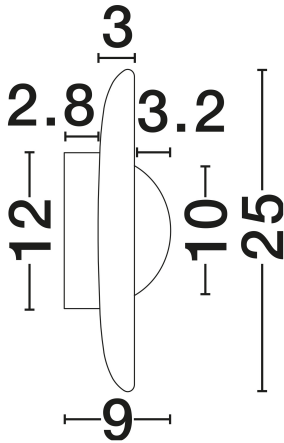

NOVA LUCE

PRODUCT DATASHEET

Version: 001

PRODUCT PHOTOGRAPH

TECHNICAL DRAWING

GENERAL INFORMATION

Product Code	9019755
Collection	Indoor
Product Category	Wall
Product Family	Cerio
Mounting Location	Wall
Application Environment	Indoor
Specifications	N/A

DIMENSION & WEIGHT

LxWxH (cm)	D: 25 W: 9
Cut Out (cm)	N/A
Weight (Kgr)	1.9

MATERIAL & COLOR

Product Color	Brass Gold & Natural
Body Material	Metal & Travertine

APPLICATION & MOUNTING

Ambient Working Temp.	Max 45°C
Type of Protection	IP20
Dimmable	No
Type of Dimming	N/A
Mounting type	Surface
Mounting Depth (cm)	N/A
Led Module Replaceable	No
Light Source	LED

Power (Nominal)	4W
Input voltage (Nominal)	220-240V
Mains Frequency	50/60Hz

PHOTOMETRICAL DATA

Luminous Flux	93lm
Color Temperature	3000K
Light Color (Designation)	Warm White

WARRANTY

Warranty	3 Years
----------	----------------