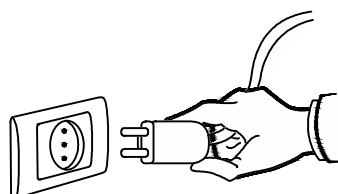

# NOVA LUCE

9009208

①

Insert waterproof plug

②

plug it in

③

turn on the switch