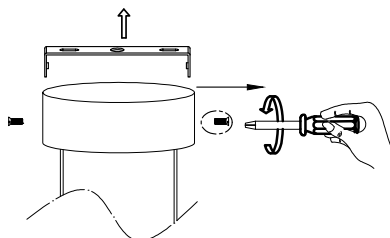

# NOVA LUCE

9695255

1

Turn off the general switch

2

Dismantal the product

3

Drill holes apply plastic Anchors with screws

4

Connect wires

5

Apply side screws

6

Turn on the general switch