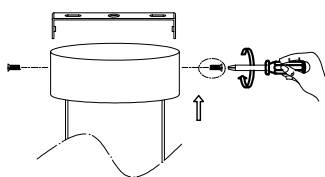

# NOVA LUCE

9695255

1

Turn off the general switch

2

Dismantal the product

3

Drill holes apply plastic Anchors with screws

4

Connect wires

5

Apply side screws

6

Turn on the general switch