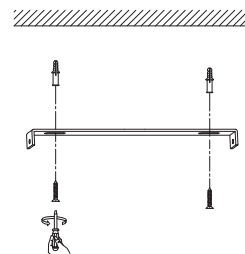

# NOVA LUCE

9695255

1

Turn off the general switch

2

Dismantal the product

3

Drill holes apply plastic Anchors with screws

4

Connect wires

5

Apply side screws

6

Turn on the general switch