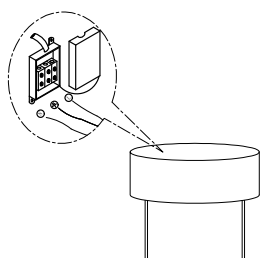

# NOVA LUCE

9695255

1

Turn off the general switch

2

Dismantal the product

3

Drill holes apply plastic Anchors with screws

4

Connect wires

5

Apply side screws

6

Turn on the general switch