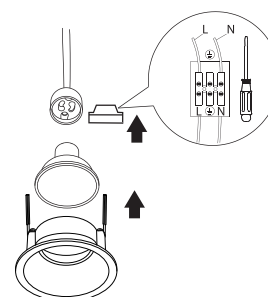

NOVA LUCE

9011488, 9011489

Package contents:

1

Turn off the general switch

2

Create a CutOut

3

Connect wires

4

Fix it into place by pressing the brackets together

5

Turn on the general switch

6