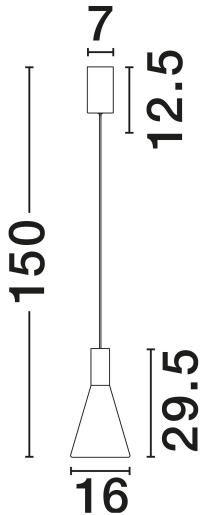

NOVA LUCE

PRODUCT DATASHEET

Version: 001

PRODUCT PHOTOGRAPH

TECHNICAL DRAWING

GENERAL INFORMATION

Product Code	9236305
Collection	Indoor
Product Category	Suspension
Product Family	Voi
Mounting Location	Ceiling
Application Environment	Indoor
Specifications	N/A

DIMENSION & WEIGHT

LxWxH (cm)	D: 16 H: 150
Cut Out (cm)	N/A
Weight (Kgr)	0.9

MATERIAL & COLOR

Product Color	Gradient Smokey & Brass Gold
Body Material	Glass & Metal

APPLICATION & MOUNTING

Ambient Working Temp.	Max 45°C
Type of Protection	IP20
Dimmable	Yes
Type of Dimming	Triac
Mounting type	Surface
Mounting Depth (cm)	N/A
Led Module Replaceable	No
Light Source	LED

Power (Nominal)	8W
Input voltage (Nominal)	220-240V
Mains Frequency	50/60Hz

PHOTOMETRICAL DATA

Luminous Flux	182lm
Color Temperature	3000K
Light Color (Designation)	Warm White

WARRANTY

Warranty	3 Years
----------	----------------