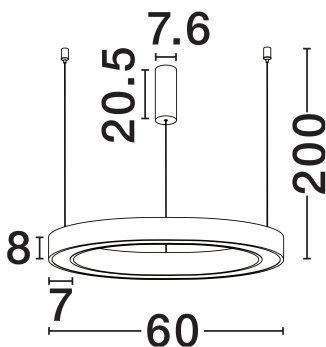

TECHNICAL DRAWING

GENERAL INFORMATION

Product Code	9345639
Collection	Indoor
Product Category	Suspension
Product Family	Morbido
Mounting Location	Wall
Application Environment	Indoor
Specifications	N/A

DIMENSION & WEIGHT

LxWxH (cm)	D1: 60 D2: 46 H: 200
Cut Out (cm)	N/A
Weight (Kgr)	4.5

MATERIAL & COLOR

Product Color	Sandy Black
Body Material	Aluminium & Acrylic

APPLICATION & MOUNTING

Ambient Working Temp.	Max 45°C
Type of Protection	IP20
Dimmable	Yes
Type of Dimming	Triac
Mounting type	Surface
Mounting Depth (cm)	N/A
Led Module Replaceable	No
Light Source	LED

NOVA LUCE S.A

Schimatari Viotias
32009, Greece

+30 22620 58 121
+30 22620 56 743

info@novaluce.com
www.novaluce.com